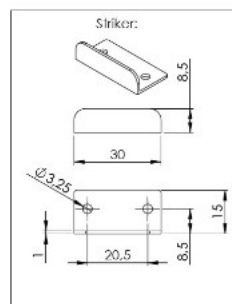

## Description:

Push Lock "RV", F/13-18 mm,"Round", NPL Plastic Knob & Brown Body, Inkl Steel L-Shaped Striking Plate

## Item number:

14.03.048-0

Units	Box	Carton	HS Code	Barcode
Pcs.			8301300000	
				5704866520676