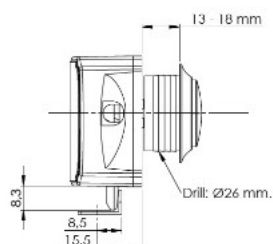

PRODUCT SHEET

Description:

Push Lock "RV", F/13-18 mm,"Round", NPL Plastic Knob & Brown Body, Inkl Steel L-Shaped Striking Plate

Item number:

14.03.048-0

Units	Box	Carton	HS Code	Barcode
Pcs.			8301300000	
				5704866520676

SISO A/S

Mileparken 11
DK-2740 Skovlunde
Denmark
VAT: 24786013

Phone +45 45 830 900

www.siso.dk
siso@siso.dk

Danske Bank
Nytorv Branch
Copenhagen
SWIFT: DABADKKK

Account no.
4180 3112 112936
IBAN Account
DK7230003112112936