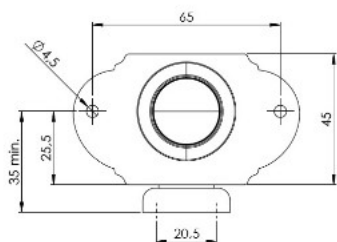

## Description:

Push Lock "RV", F/13-18 mm,"Round", NPL Plastic Knob & Brown Body, Inkl Steel L-Shaped Striking Plate

## Item number:

14.03.048-0

Units	Box	Carton	HS Code	Barcode
Pcs.			8301300000	
				5704866520676