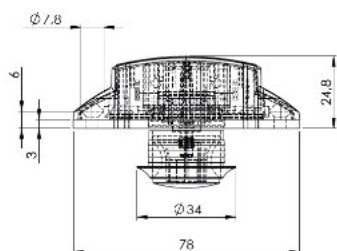

## Description:

Push Lock "RV", F/13-18 mm,"Round", NPL Plastic Knob & Brown Body, Inkl Steel L-Shaped Striking Plate

## Item number:

14.03.048-0

Units	Box	Carton	HS Code	Barcode
Pcs.			8301300000	
				5704866520676